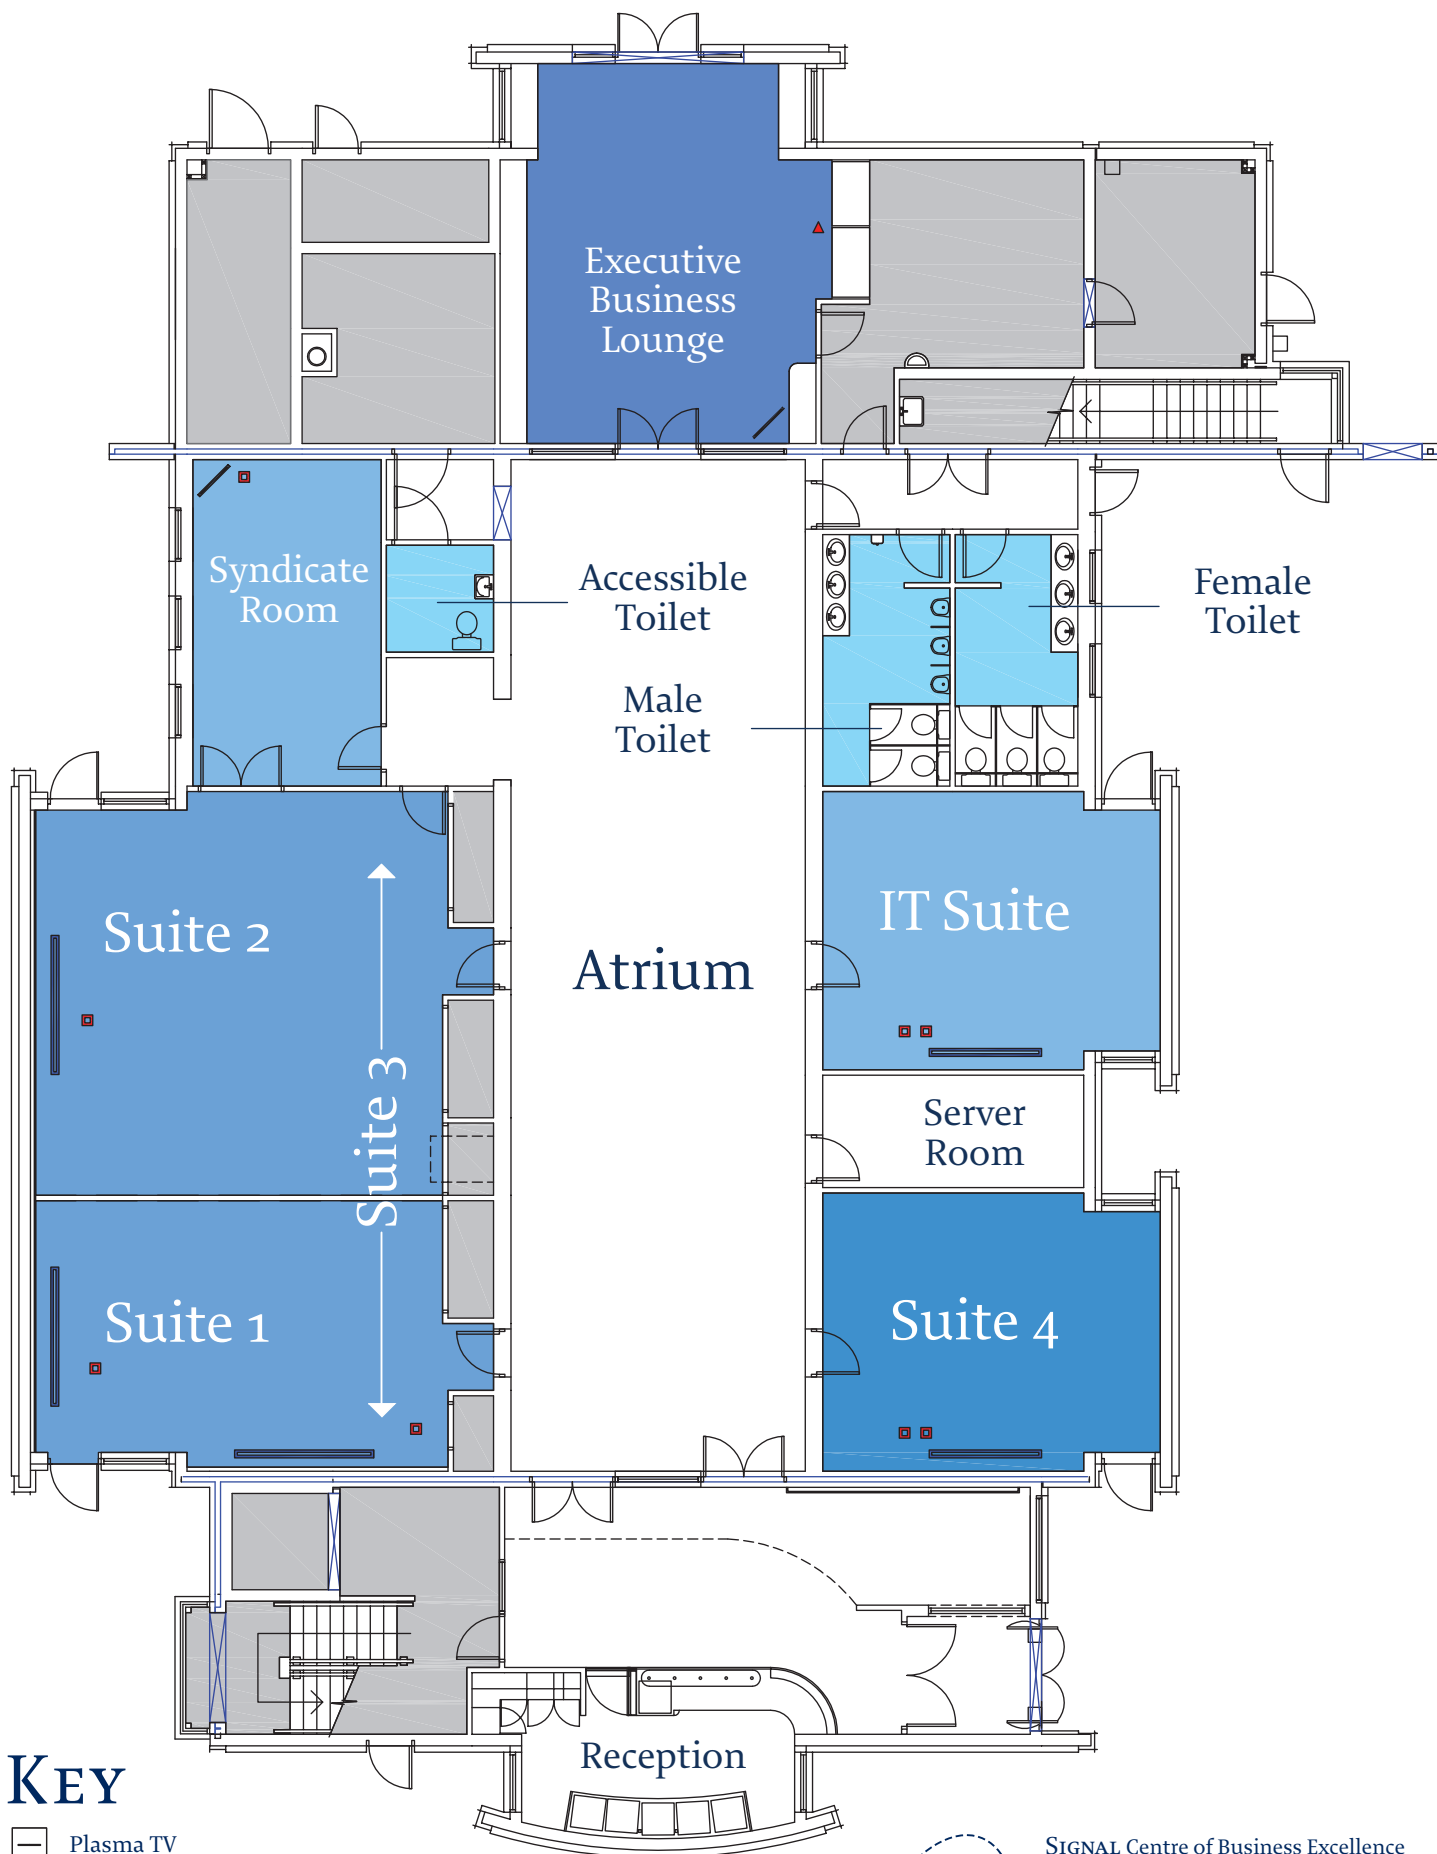

SIGNAL Centre of Business Excellence Floorplan

KEY

-  Plasma TV
-  Large Display Screen
-  Wi-fi Internet Connection
-  Floor based power supply boxes

SIGNAL Centre of Business Excellence
 2 Innotec Drive, Balloo Road,
 Bangor, Co Down, BT19 7PD
 Tel: 028 9147 3788 Fax: 028 9147 3485
 Email: signal@northdown.gov.uk
www.signalni.com